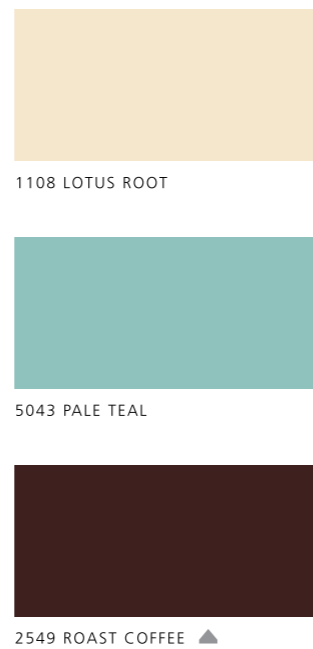

1024 TIMELESS

1108 LOTUS ROOT

8073 OOLONG * 🏠

1108 LOTUS ROOT

1158 YELLOW RIVER * 🏠

1133 MITO 🏠

Place a modern twist on contemporary style by focusing on one colourful statement piece set against more neutral hues.

1108 LOTUS ROOT

5043 PALE TEAL

2549 ROAST COFFEE ▲

JOTASHIELD ANTIFADE COLOURS

With the newly improved formulation, Jotashield AntiFade Colours protects your home from visible watermarks and keeps it looking fresh and beautiful for a long period of time.

1024 TIMELESS

2131 FIRE BRICK

2549 ROAST COFFEE ▲

Strength and individuality come together to form this palette of solid tones.

5045 SILVER CLAY

5310 RIVER BANK

2794 RUDDY

1574 OLD LACE

10394 PURE YELLOW

5310 RIVER BANK

1105 SOYA MILK

2595 HEAVY CREAM

2794 RUDDY

1105 SOYA MILK

2401 ROUGE ▲

JOTASHIELD FLEX