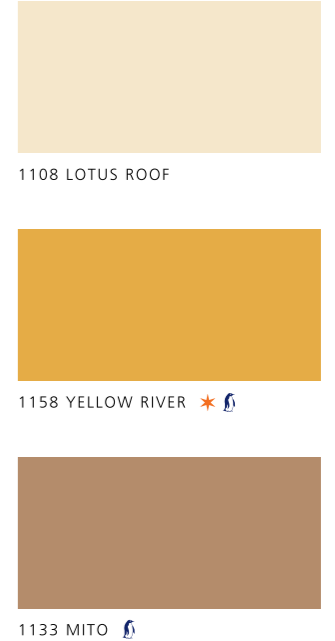

5366 TAR ▲

2225 TUSCANY

2111 BURNED TERRACOTTA ▲

0556 FRESH CONCRETE

0121 PEARL

2225 TUSCANY

2087 ROMA ▲

"True style never shouts" - an ideal representation of these timeless colour combinations.

▲ Available for Jotarroof

7236 CHI

0520 EMPIRE

1462 EVENING SKY

7236 CHI

7037 SOUR ONION

7379 WASHED GREEN

GARDEX PREMIUM GLOSS

7236 CHI

5276 NEAR DUSK

Give your creations a touch of paradise and a visual aura reminiscent of swaying palm trees.

7528 TREE ▲

7379 WASHED GREEN

7040 CYPRESS

▲ Available for Jotarroof

It's all about energy, joy and positivity, with colours that create a true artistic icon.

1024 TIMELESS

1108 LOTUS ROOT

8073 OOLONG * 🏠

1108 LOTUS ROOT

1158 YELLOW RIVER * 🏠

1133 MITO 🏠

Place a modern twist on contemporary style by focusing on one colourful statement piece set against more neutral hues.