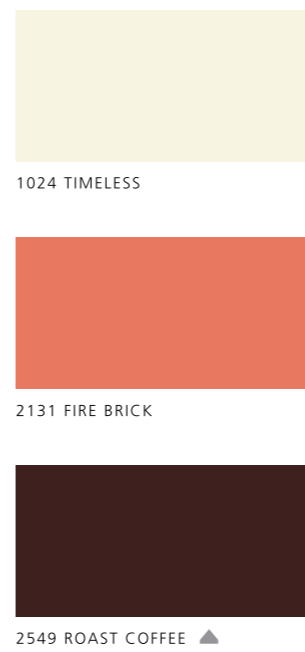

1024 TIMELESS

1108 LOTUS ROOT

8073 OOLONG * 🏠

1108 LOTUS ROOT

1158 YELLOW RIVER * 🏠

1133 MITO 🏠

Place a modern twist on contemporary style by focusing on one colourful statement piece set against more neutral hues.

1108 LOTUS ROOT

5043 PALE TEAL

2549 ROAST COFFEE ▲

JOTASHIELD ANTIFADE COLOURS

With the newly improved formulation, Jotashield AntiFade Colours protects your home from visible watermarks and keeps it looking fresh and beautiful for a long period of time.

1024 TIMELESS

2131 FIRE BRICK

2549 ROAST COFFEE ▲

Strength and individuality come together to form this palette of solid tones.

5045 SILVER CLAY

5310 RIVER BANK

2794 RUDDY

1574 OLD LACE

10394 PURE YELLOW

5310 RIVER BANK

1105 SOYA MILK

2595 HEAVY CREAM

2794 RUDDY

1105 SOYA MILK

2401 ROUGE ▲

JOTASHIELD FLEX