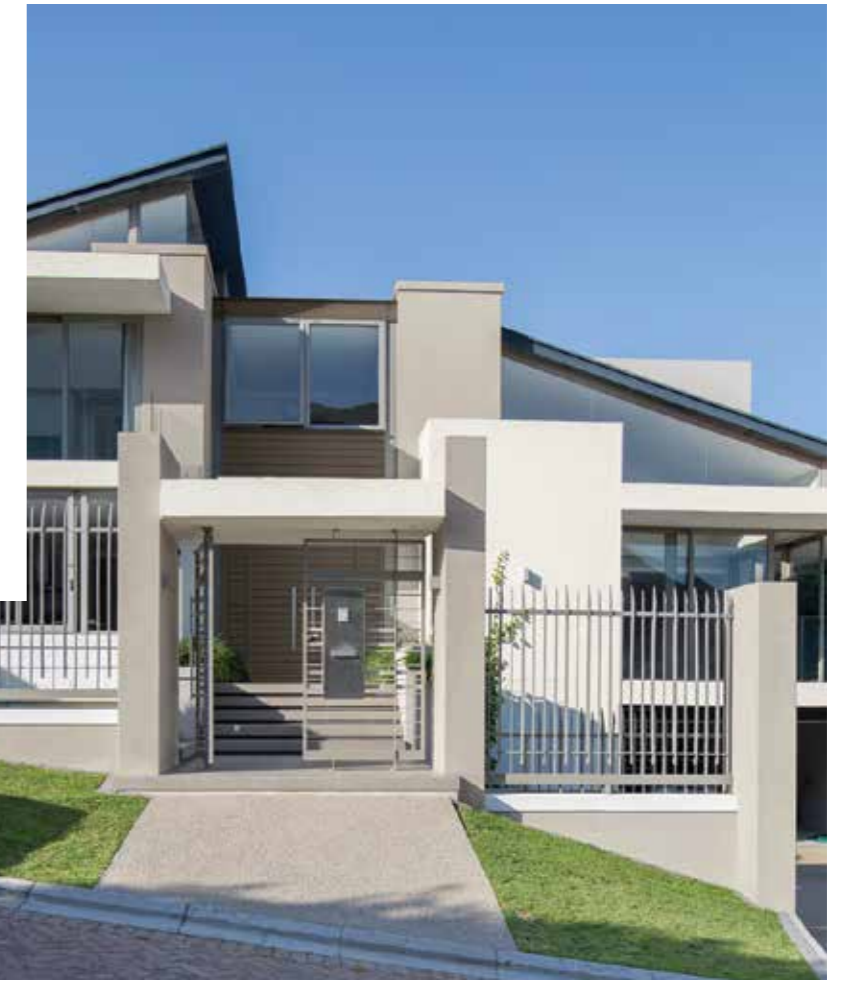

JOTASHIELD COLOUR EXTREME

Jotashield Colour Extreme is proven to have the highest level of colour lasting performance. It uses Advanced Jotun Pigment Technology to ensure colours resist UV rays so your home will remain looking beautiful, longer.