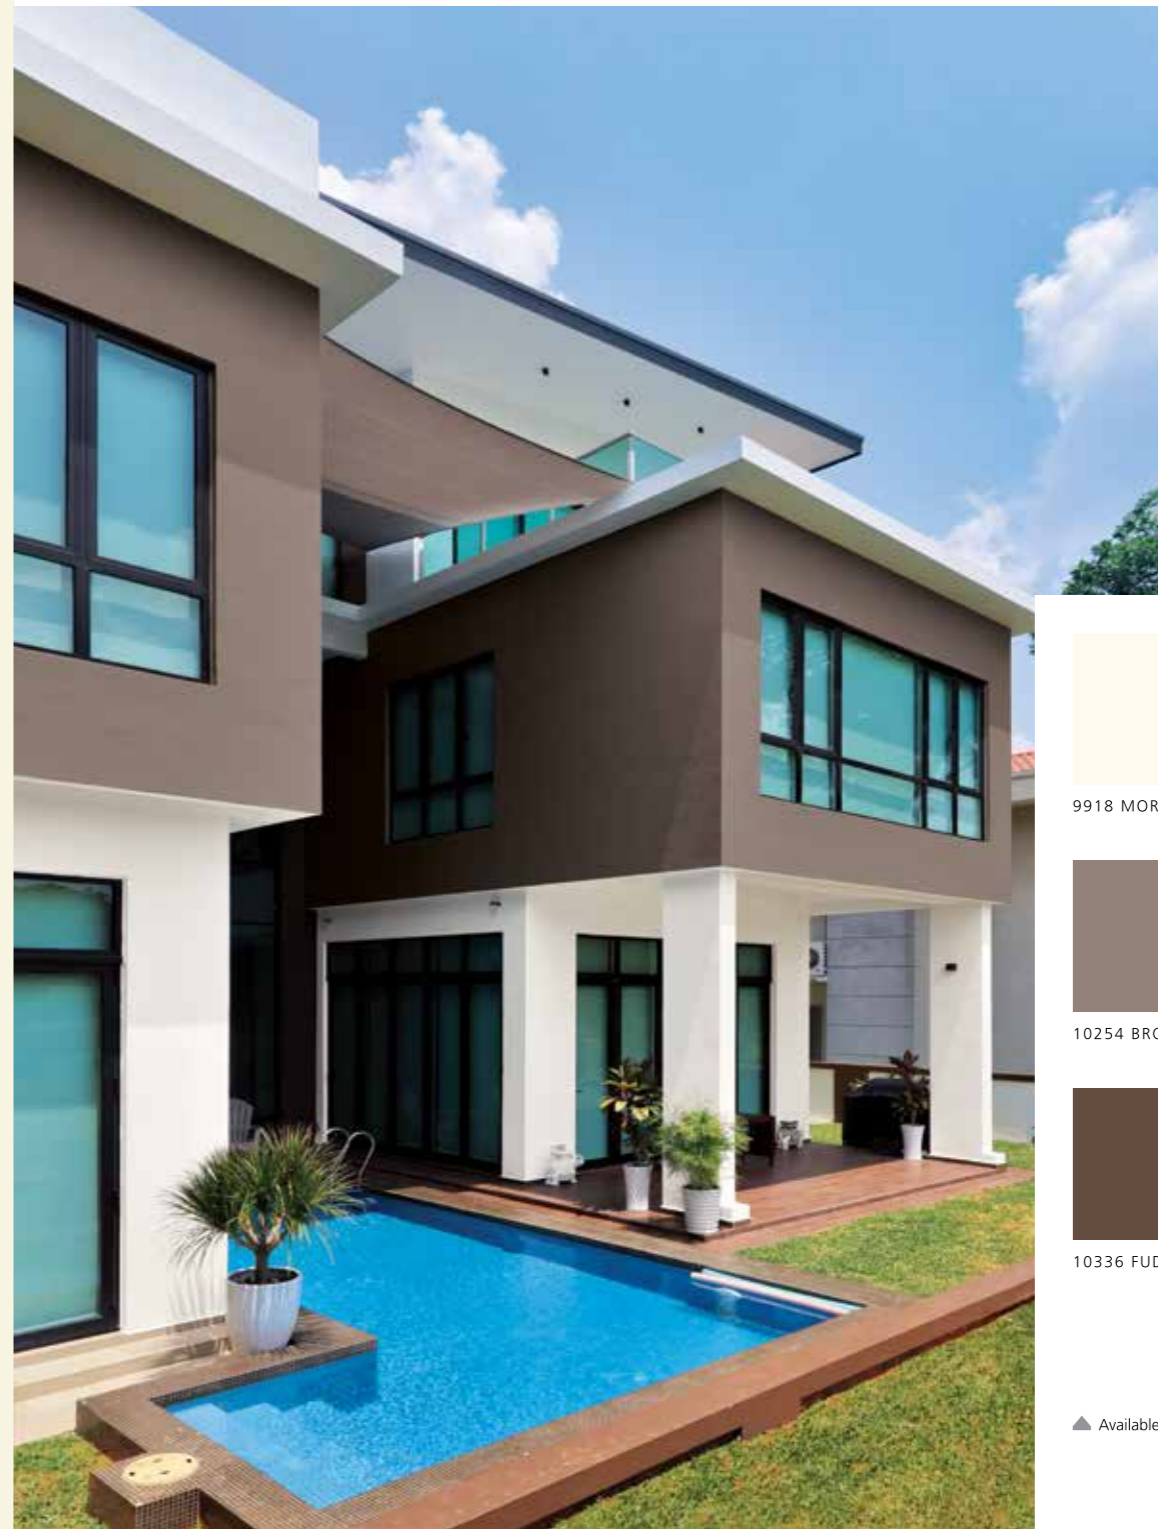

Each theme listed here (e.g. NATURE) comes with a colour card displayed on the right edge of the page. The colour card showcases 8 key colours within the specified theme.

The first 2 colours on the colour card are neutrals, followed by 5 theme colours and finally, 1 recommended roof colour.

All of the 8 colours presented are in harmony with each other, so feel free to mix and match between the categories to achieve your desired finish.

Each page presents 2 recommended colour combinations on similar sample house applications, so you can compare how different colours in a theme look on the same surface.